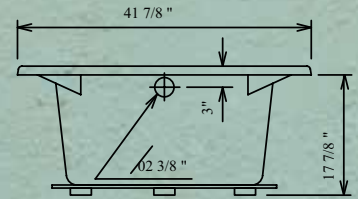

Trajjet

La Strada

Model: 7236
 Length: 71" Width: 36"
 Water Capacity: 45 - 85 Gal

SO DL UL AR DA UA

Paris

Model: 7236D
 Length: 72" Width: 36"
 Water Capacity: 45 - 85 Gal

SO DL UL AR DA UA

Trajjet

Innova

Model: 7236i
 Length: 72" Width: 36"
 Water Capacity: 50 - 85 Gal

SO DL UL AR DA UA

Elements

Model: 7236e
 Length: 72" Width: 36"
 Water Capacity: 50 - 85 Gal

SO DL UL AR DA UA

Freeport

Model: 7242
 Length: 72" Width: 42"
 Water Capacity: 55 - 85 Gal

SO DL UL AR DA UA

Trajjet

Hilo

Model: 7242H
 Length: 72" Width: 42"
 Water Capacity: 65 - 90 Gal

SO DL UL AR DA UA

Elements

Model: 7242e
 Length: 72" Width: 42"
 Water Capacity: 60 - 100 Gal

SO DL UL AR DA UA