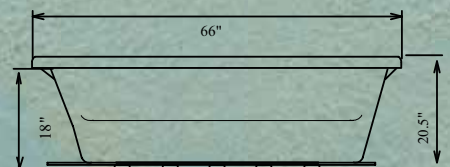

Trajjet

Quality...

From START to

FINISH

Elements

Model: 6630e
 Length: 66" Width: 30"
 Water Capacity: 55 - 85 Gal

SO DL UL AR DA UA

Elements

Model: 6632e
 Length: 66" Width: 32"
 Water Capacity: 55 - 1000 Gal

SO DL UL AR DA UA

More Tub for your Money

Elements

Model: 6636e
 Length: 66" Width: 36"
 Water Capacity: 55 - 100 Gal

SO DL UL AR DA UA

Elements

Model: 6640e
 Length: 66" Width: 40"
 Water Capacity: 50 - 95 Gal

SO DL UL AR DA UA

Trajjet

*Six
ft.
Tubs*

 *Traj*et

Santiago

Model: 7231
 Length: 72" Width: 31"
 Water Capacity: 70 - 85 Gal

SO DL UL AR DA UA

Innova

Model: 7236i
 Length: 72" Width: 36"
 Water Capacity: 50 - 85 Gal

SO DL UL AR DA UA

Elements

Model: 7236e
 Length: 72" Width: 36"
 Water Capacity: 50 - 85 Gal

SO DL UL AR DA UA

Freeport

Model: 7242
 Length: 72" Width: 42"
 Water Capacity: 55 - 85 Gal