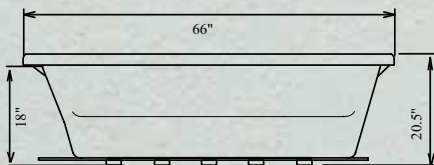

Trajjet

Quality...

From START to

FINISH

Elements

Model: 6630e
 Length: 66" Width: 30"
 Water Capacity: 55 - 85 Gal

SO DL UL AR DA UA

Elements

Model: 6632e
 Length: 66" Width: 32"
 Water Capacity: 55 - 1000 Gal

SO DL UL AR DA UA

More Tub for your Money

Elements

Model: 6636e
 Length: 66" Width: 36"
 Water Capacity: 55 - 100 Gal

SO DL UL AR DA UA

Elements

Model: 6640e
 Length: 66" Width: 40"
 Water Capacity: 50 - 95 Gal

SO DL UL AR DA UA

Trajjet

*Six
ft.
Tubs*

 *Traj*et

Santiago

Model: 7231
 Length: 72" Width: 31"
 Water Capacity: 70 - 85 Gal

SO DL UL AR DA UA

Innova

Model: 7236i
 Length: 72" Width: 36"
 Water Capacity: 50 - 85 Gal

SO DL UL AR DA UA

Elements

Model: 7236e
 Length: 72" Width: 36"
 Water Capacity: 50 - 85 Gal

SO DL UL AR DA UA

Freeport

Model: 7242
 Length: 72" Width: 42"
 Water Capacity: 55 - 85 Gal