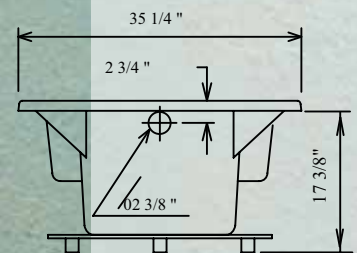

Model: 6640e
 Length: 66" Width: 40"
 Water Capacity: 50 - 95 Gal

SO DL UL AR DA UA

Trajjet

*Six
ft.
Tubs*

 *Traj*et

Santiago

Model: 7231
 Length: 72" Width: 31"
 Water Capacity: 70 - 85 Gal

SO DL UL AR DA UA

Trajjet

La Strada

Model: 7236
 Length: 71" Width: 36"
 Water Capacity: 45 - 85 Gal

SO DL UL AR DA UA

Paris

Model: 7236D
 Length: 72" Width: 36"
 Water Capacity: 45 - 85 Gal

SO DL UL AR DA UA

Trajjet

Innova

Model: 7236i
 Length: 72" Width: 36"
 Water Capacity: 50 - 85 Gal

SO DL UL AR DA UA

Elements

Model: 7236e
 Length: 72" Width: 36"
 Water Capacity: 50 - 85 Gal

SO DL UL AR DA UA

Freeport

Model: 7242
 Length: 72" Width: 42"
 Water Capacity: 55 - 85 Gal

SO DL UL AR DA UA

Trajjet

Hilo

Model: 7242H
 Length: 72" Width: 42"
 Water Capacity: 65 - 90 Gal

SO DL UL AR DA UA

Elements

Model: 7242e
 Length: 72" Width: 42"
 Water Capacity: 60 - 100 Gal

SO DL UL AR DA UA