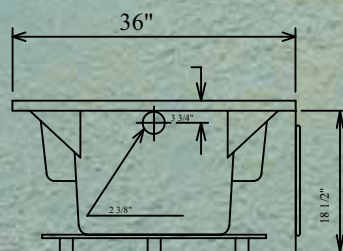

Model: 6640e
 Length: 66" Width: 40"
 Water Capacity: 50 - 95 Gal

SO DL UL AR DA UA

Trajjet

*Six
ft.
Tubs*

 *Traj*et

Santiago

Model: 7231
 Length: 72" Width: 31"
 Water Capacity: 70 - 85 Gal

SO DL UL AR DA UA

Trajjet

La Strada

Model: 7236
 Length: 71" Width: 36"
 Water Capacity: 45 - 85 Gal

SO DL UL AR DA UA

Paris

Model: 7236D
 Length: 72" Width: 36"
 Water Capacity: 45 - 85 Gal

SO DL UL AR DA UA

Trajjet

Innova

Model: 7236i
 Length: 72" Width: 36"
 Water Capacity: 50 - 85 Gal

SO DL UL AR DA UA

Elements

Model: 7236e
 Length: 72" Width: 36"
 Water Capacity: 50 - 85 Gal

SO DL UL AR DA UA

Freeport

Model: 7242
 Length: 72" Width: 42"
 Water Capacity: 55 - 85 Gal

SO DL UL AR DA UA

Trajjet

Hilo

Model: 7242H
 Length: 72" Width: 42"
 Water Capacity: 65 - 90 Gal

SO DL UL AR DA UA

Elements

Model: 7242e
 Length: 72" Width: 42"
 Water Capacity: 60 - 100 Gal

SO DL UL AR DA UA