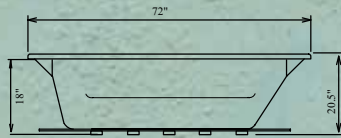

Trajjet

La Strada

Model: 7236
 Length: 71" Width: 36"
 Water Capacity: 45 - 85 Gal

SO DL UL AR DA UA

Paris

Model: 7236D
 Length: 72" Width: 36"
 Water Capacity: 45 - 85 Gal

SO DL UL AR DA UA

Trajjet

Innova

Model: 7236i
 Length: 72" Width: 36"
 Water Capacity: 50 - 85 Gal

SO DL UL AR DA UA

Elements

Model: 7236e
 Length: 72" Width: 36"
 Water Capacity: 50 - 85 Gal

SO DL UL AR DA UA

Freeport

Model: 7242
 Length: 72" Width: 42"
 Water Capacity: 55 - 85 Gal

SO DL UL AR DA UA

Trajjet

Hilo

Model: 7242H
 Length: 72" Width: 42"
 Water Capacity: 65 - 90 Gal

SO DL UL AR DA UA

Elements

Model: 7242e
 Length: 72" Width: 42"
 Water Capacity: 60 - 100 Gal

SO DL UL AR DA UA