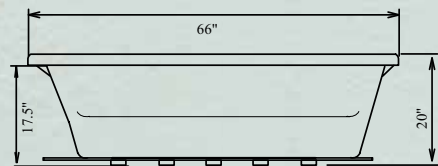

Model: 6632e
 Length: 66" Width: 32"
 Water Capacity: 55 - 1000 Gal

SO DL UL AR DA UA

More Tub for your Money

Elements

Model: 6636e
 Length: 66" Width: 36"
 Water Capacity: 55 - 100 Gal

SO DL UL AR DA UA

Elements

Model: 6640e
 Length: 66" Width: 40"
 Water Capacity: 50 - 95 Gal

SO DL UL AR DA UA

Trajjet

*Six
ft.
Tubs*

 *Traj*et

Santiago

Model: 7231
 Length: 72" Width: 31"
 Water Capacity: 70 - 85 Gal

SO DL UL AR DA UA

Trajjet

La Strada

Model: 7236
 Length: 71" Width: 36"
 Water Capacity: 45 - 85 Gal

SO DL UL AR DA UA

Paris

Model: 7236D
 Length: 72" Width: 36"
 Water Capacity: 45 - 85 Gal

SO DL UL AR DA UA

Trajjet

Innova

Model: 7236i
 Length: 72" Width: 36"
 Water Capacity: 50 - 85 Gal

SO DL UL AR DA UA

Elements

Model: 7236e
 Length: 72" Width: 36"
 Water Capacity: 50 - 85 Gal

SO DL UL AR DA UA

Freeport

Model: 7242
 Length: 72" Width: 42"
 Water Capacity: 55 - 85 Gal