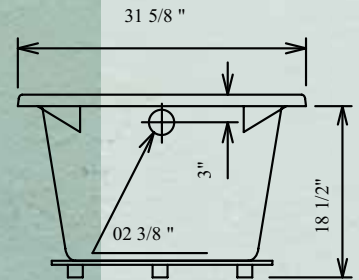

Model: 6632e
 Length: 66" Width: 32"
 Water Capacity: 55 - 1000 Gal

SO DL UL AR DA UA

More Tub for your Money

Elements

Model: 6636e
 Length: 66" Width: 36"
 Water Capacity: 55 - 100 Gal

SO DL UL AR DA UA

Elements

Model: 6640e
 Length: 66" Width: 40"
 Water Capacity: 50 - 95 Gal

SO DL UL AR DA UA

Trajjet

*Six
ft.
Tubs*

 *Traj*et

Santiago

Model: 7231
 Length: 72" Width: 31"
 Water Capacity: 70 - 85 Gal

SO DL UL AR DA UA

Trajjet

La Strada

Model: 7236
 Length: 71" Width: 36"
 Water Capacity: 45 - 85 Gal

SO DL UL AR DA UA

Paris

Model: 7236D
 Length: 72" Width: 36"
 Water Capacity: 45 - 85 Gal

SO DL UL AR DA UA

Trajjet

Innova

Model: 7236i
 Length: 72" Width: 36"
 Water Capacity: 50 - 85 Gal

SO DL UL AR DA UA

Elements

Model: 7236e
 Length: 72" Width: 36"
 Water Capacity: 50 - 85 Gal

SO DL UL AR DA UA

Freeport

Model: 7242
 Length: 72" Width: 42"
 Water Capacity: 55 - 85 Gal