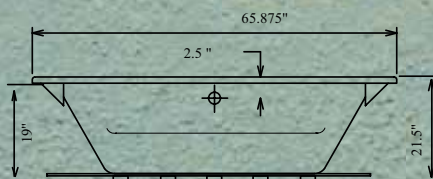

Model: 6632e
 Length: 66" Width: 32"
 Water Capacity: 55 - 1000 Gal

SO DL UL AR DA UA

More Tub for your Money

Elements

Model: 6636e
 Length: 66" Width: 36"
 Water Capacity: 55 - 100 Gal

SO DL UL AR DA UA

Elements

Model: 6640e
 Length: 66" Width: 40"
 Water Capacity: 50 - 95 Gal

SO DL UL AR DA UA

Trajjet

*Six
ft.
Tubs*

 *Traj*et

Santiago

Model: 7231
 Length: 72" Width: 31"
 Water Capacity: 70 - 85 Gal

SO DL UL AR DA UA

Trajjet

La Strada

Model: 7236
 Length: 71" Width: 36"
 Water Capacity: 45 - 85 Gal

SO DL UL AR DA UA

Paris

Model: 7236D
 Length: 72" Width: 36"
 Water Capacity: 45 - 85 Gal

SO DL UL AR DA UA

Trajjet

Innova

Model: 7236i
 Length: 72" Width: 36"
 Water Capacity: 50 - 85 Gal

SO DL UL AR DA UA

Elements

Model: 7236e
 Length: 72" Width: 36"
 Water Capacity: 50 - 85 Gal

SO DL UL AR DA UA

Freeport

Model: 7242
 Length: 72" Width: 42"
 Water Capacity: 55 - 85 Gal