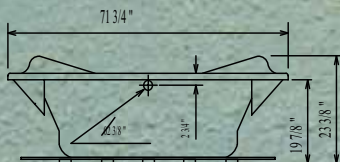

Innova

Model: 7236i
 Length: 72" Width: 36"
 Water Capacity: 50 - 85 Gal

SO DL UL AR DA UA

Elements

Model: 7236e
 Length: 72" Width: 36"
 Water Capacity: 50 - 85 Gal

SO DL UL AR DA UA

Freeport

Model: 7242
 Length: 72" Width: 42"
 Water Capacity: 55 - 85 Gal

SO DL UL AR DA UA

Trajjet

Hilo

Model: 7242H
 Length: 72" Width: 42"
 Water Capacity: 65 - 90 Gal

SO DL UL AR DA UA

Elements

Model: 7242e
 Length: 72" Width: 42"
 Water Capacity: 60 - 100 Gal

SO DL UL AR DA UA