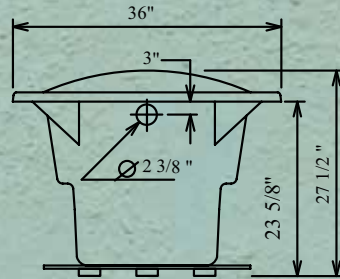

Model: 6640e
 Length: 66" Width: 40"
 Water Capacity: 50 - 95 Gal

SO DL UL AR DA UA

Trajjet

*Six
ft.
Tubs*

 *Traj*et

Santiago

Model: 7231
 Length: 72" Width: 31"
 Water Capacity: 70 - 85 Gal

SO DL UL AR DA UA

Trajjet

La Strada

Model: 7236
 Length: 71" Width: 36"
 Water Capacity: 45 - 85 Gal

SO DL UL AR DA UA

Paris

Model: 7236D
 Length: 72" Width: 36"
 Water Capacity: 45 - 85 Gal

SO DL UL AR DA UA

Trajjet

Innova

Model: 7236i
 Length: 72" Width: 36"
 Water Capacity: 50 - 85 Gal

SO DL UL AR DA UA

Elements

Model: 7236e
 Length: 72" Width: 36"
 Water Capacity: 50 - 85 Gal

SO DL UL AR DA UA

Freeport

Model: 7242
 Length: 72" Width: 42"
 Water Capacity: 55 - 85 Gal

SO DL UL AR DA UA

Trajjet

Hilo

Model: 7242H
 Length: 72" Width: 42"
 Water Capacity: 65 - 90 Gal

SO DL UL AR DA UA

Elements

Model: 7242e
 Length: 72" Width: 42"
 Water Capacity: 60 - 100 Gal

SO DL UL AR DA UA