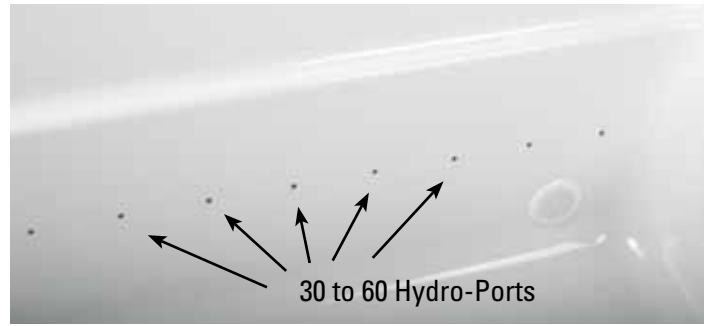

The nearly invisible Hydro-Ports give the Evolution TBM™ a sleek and smooth look. Everything is flush and pristine and there are NO protruding jets to lean against and obstruct your bathing comfort.

No need to clean, maintain, or replace jets. Dirty jets are a thing of the past!

TBM offers a minimalist look that allows the beauty, elegance, and style of your bath tub to be the center of attention. TBM complements and blends with your bathing environment. TBM is truly an innovative and pristine design and starts a new generation of hydrotherapy. You'll actually have to look twice to see that it's really a full-function hydrotherapy tub.

Rest Assured....

Buy from a company with 30 years of whirlpool bathing know how.

Trajet has always led the industry in bathing excellence. Tens of thousands of satisfied owners since 1981 can't be wrong. This year, Trajet celebrates it's 30th year in business. As a fitting legacy to it's history...Trajet has now raised the bar with the TBM system and created a new standard in the bathing industry!

ALL TRAJET TUBS are FACTORY FOAM INSULATED and SOUND DEADENED! The foam insulated system keeps water hot for hours and buffers pump noise to a minimum of decibels. The rigid foam lasts for the life of the tub and also eliminates sagging pipes and rattles (common in competitor's tubs). You'll love the fact that your TBM bath won't annoy other members in your household while it's running.

Easy access cleaning ports makes the Evolution TBM system simple to sanitize.