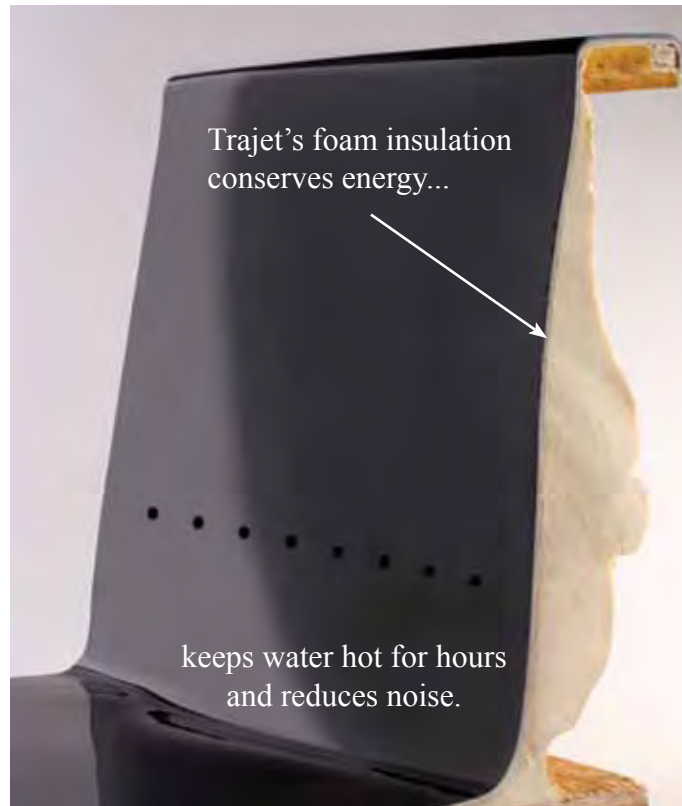

EVOLUTION^{TBM}
Total Body Massage