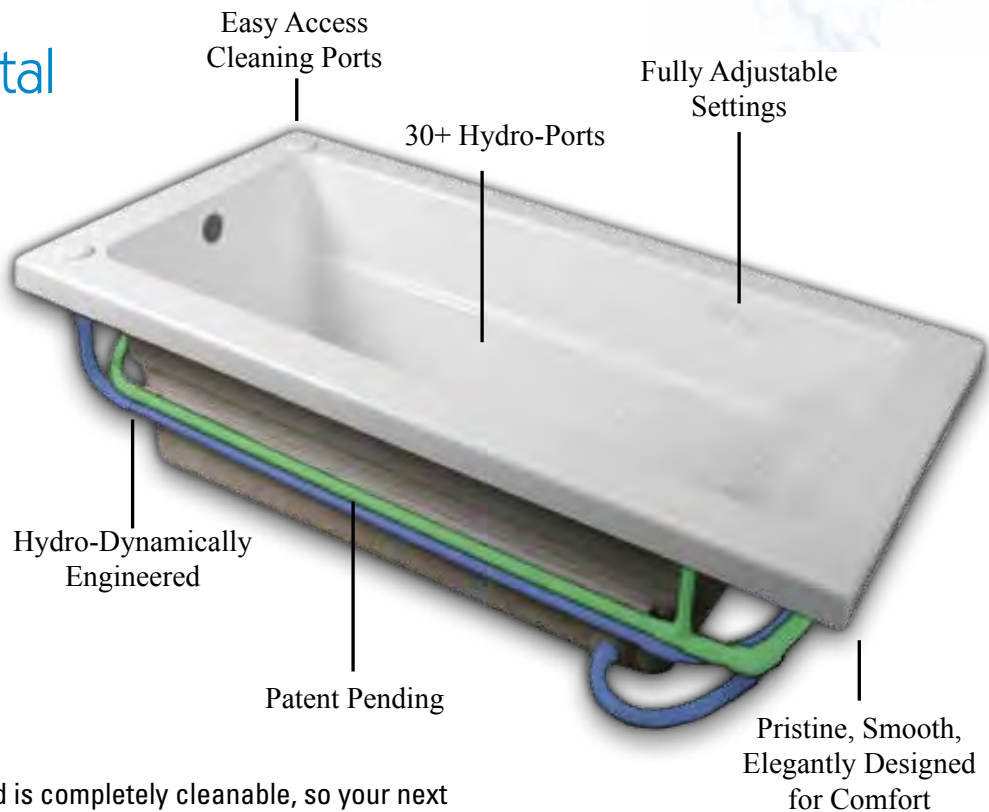

The World's Only Total Sanitary System!

FIRST THERE WAS THE WHIRLPOOL... NOW THERE'S EVOLUTION TBM™

BATHING has reached a new level of performance, style and function! Thanks to Trajet's innovative engineers and our revolutionary and patented system, Trajet has raised the bar in TBM ("Total Body Massage")!

TBM™ is 99% self draining when the unit is shut off! The typical whirlpool tub retains several ounces of DIRTY bath water. When you relax in a standard whirlpool, you're not alone. Yesterday's water breeds bacteria. Trajet's Evolution TBM™ hydro-port manifold is completely cleanable, so your next bath is pure and refreshing – exactly the way it's supposed to be.

Only Trajet's TBM baths deliver bathing with unequalled cleanliness – the way nature intended.