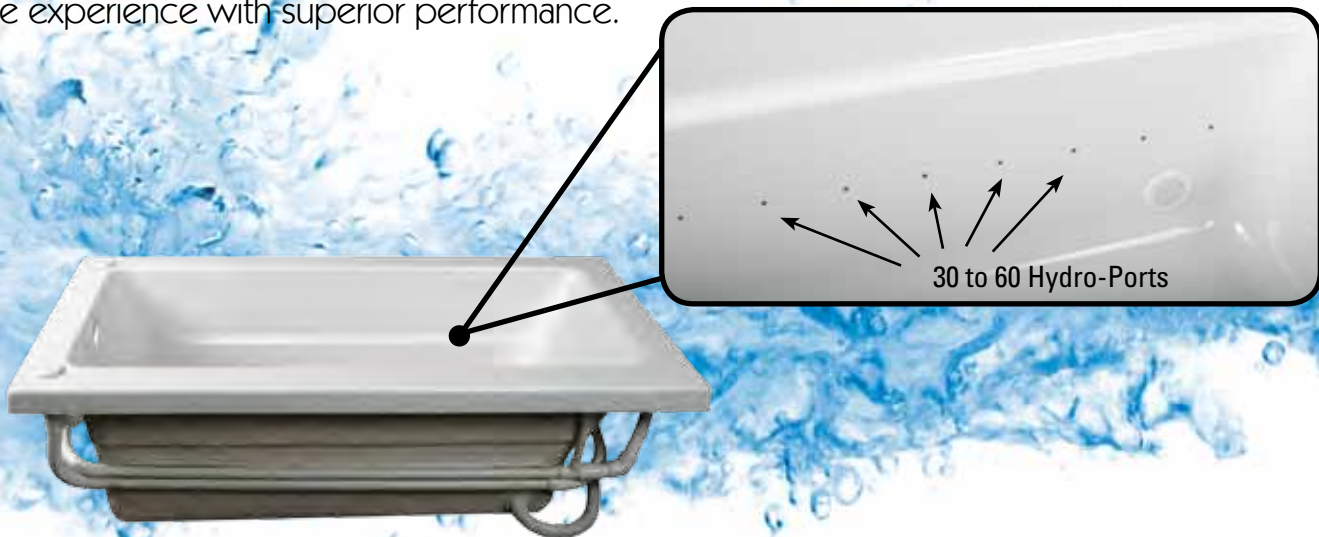

Innovative Jetless Design New technology allows us to deliver a clean, refreshing, rejuvenating, relaxing, Total Body Massage experience with superior performance.

In today's hectic, fast-paced world, more and more people are looking to ease the tensions of daily life and find rest, rejuvenation, and relaxation. Evolution TBM™ technology provides the ultimate blend of powerful hydrotherapy with unmatched sanitation – to give you confidence and peace of mind.

The innovative **EVOLUTION TBM™ (Total Body Massage)** system delivers water, water-air, and air only combinations. The infinite combinations enable you to customize your bathing experience to your individual preference. The 30-60 Hydro-Ports produce wrap around water movement and a 360-Degree coverage with **EQUAL PRESSURE** and therapeutic action to your entire body.

Evolution TBM™ baths deliver effective hydrotherapy with greater flexibility and more control than conventional systems. This means far greater benefits to YOU.

No DEAD zones – Jetted systems have dead zones from jet to jet creating stagnant areas with no hydrotherapy action.